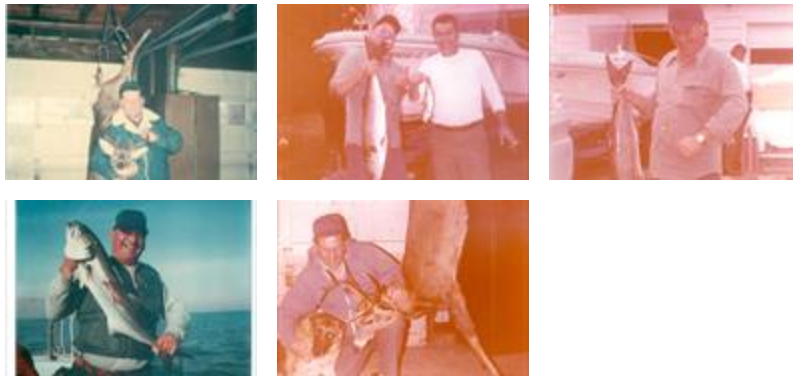

Tribute Wall

“ Charles "Pal" Koch Sr.

September 09, 2022 at 01:27 AM

“ 5 files added to the album Pal KochMemories Album

Givnish Funeral Home - January 13, 2015 at 09:44 AM