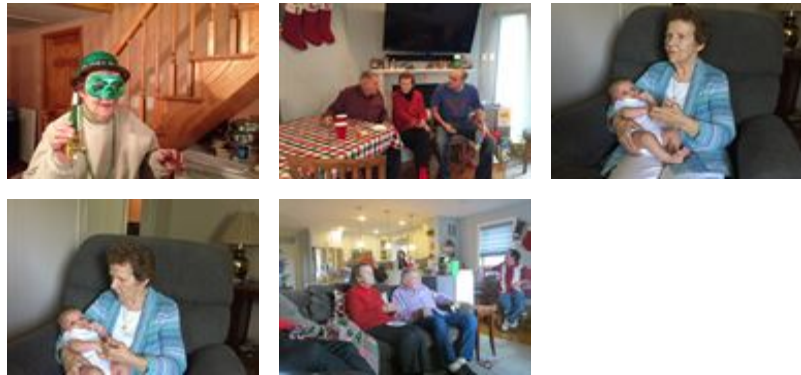

Givnish Funeral Home - May 18, 2021 at 09:50 AM

“ Accenture Team purchased the Peaceful White Lilies Basket for the family of Elizabeth Ann "Betty" Hines.

Accenture Team - May 17, 2021 at 05:40 PM